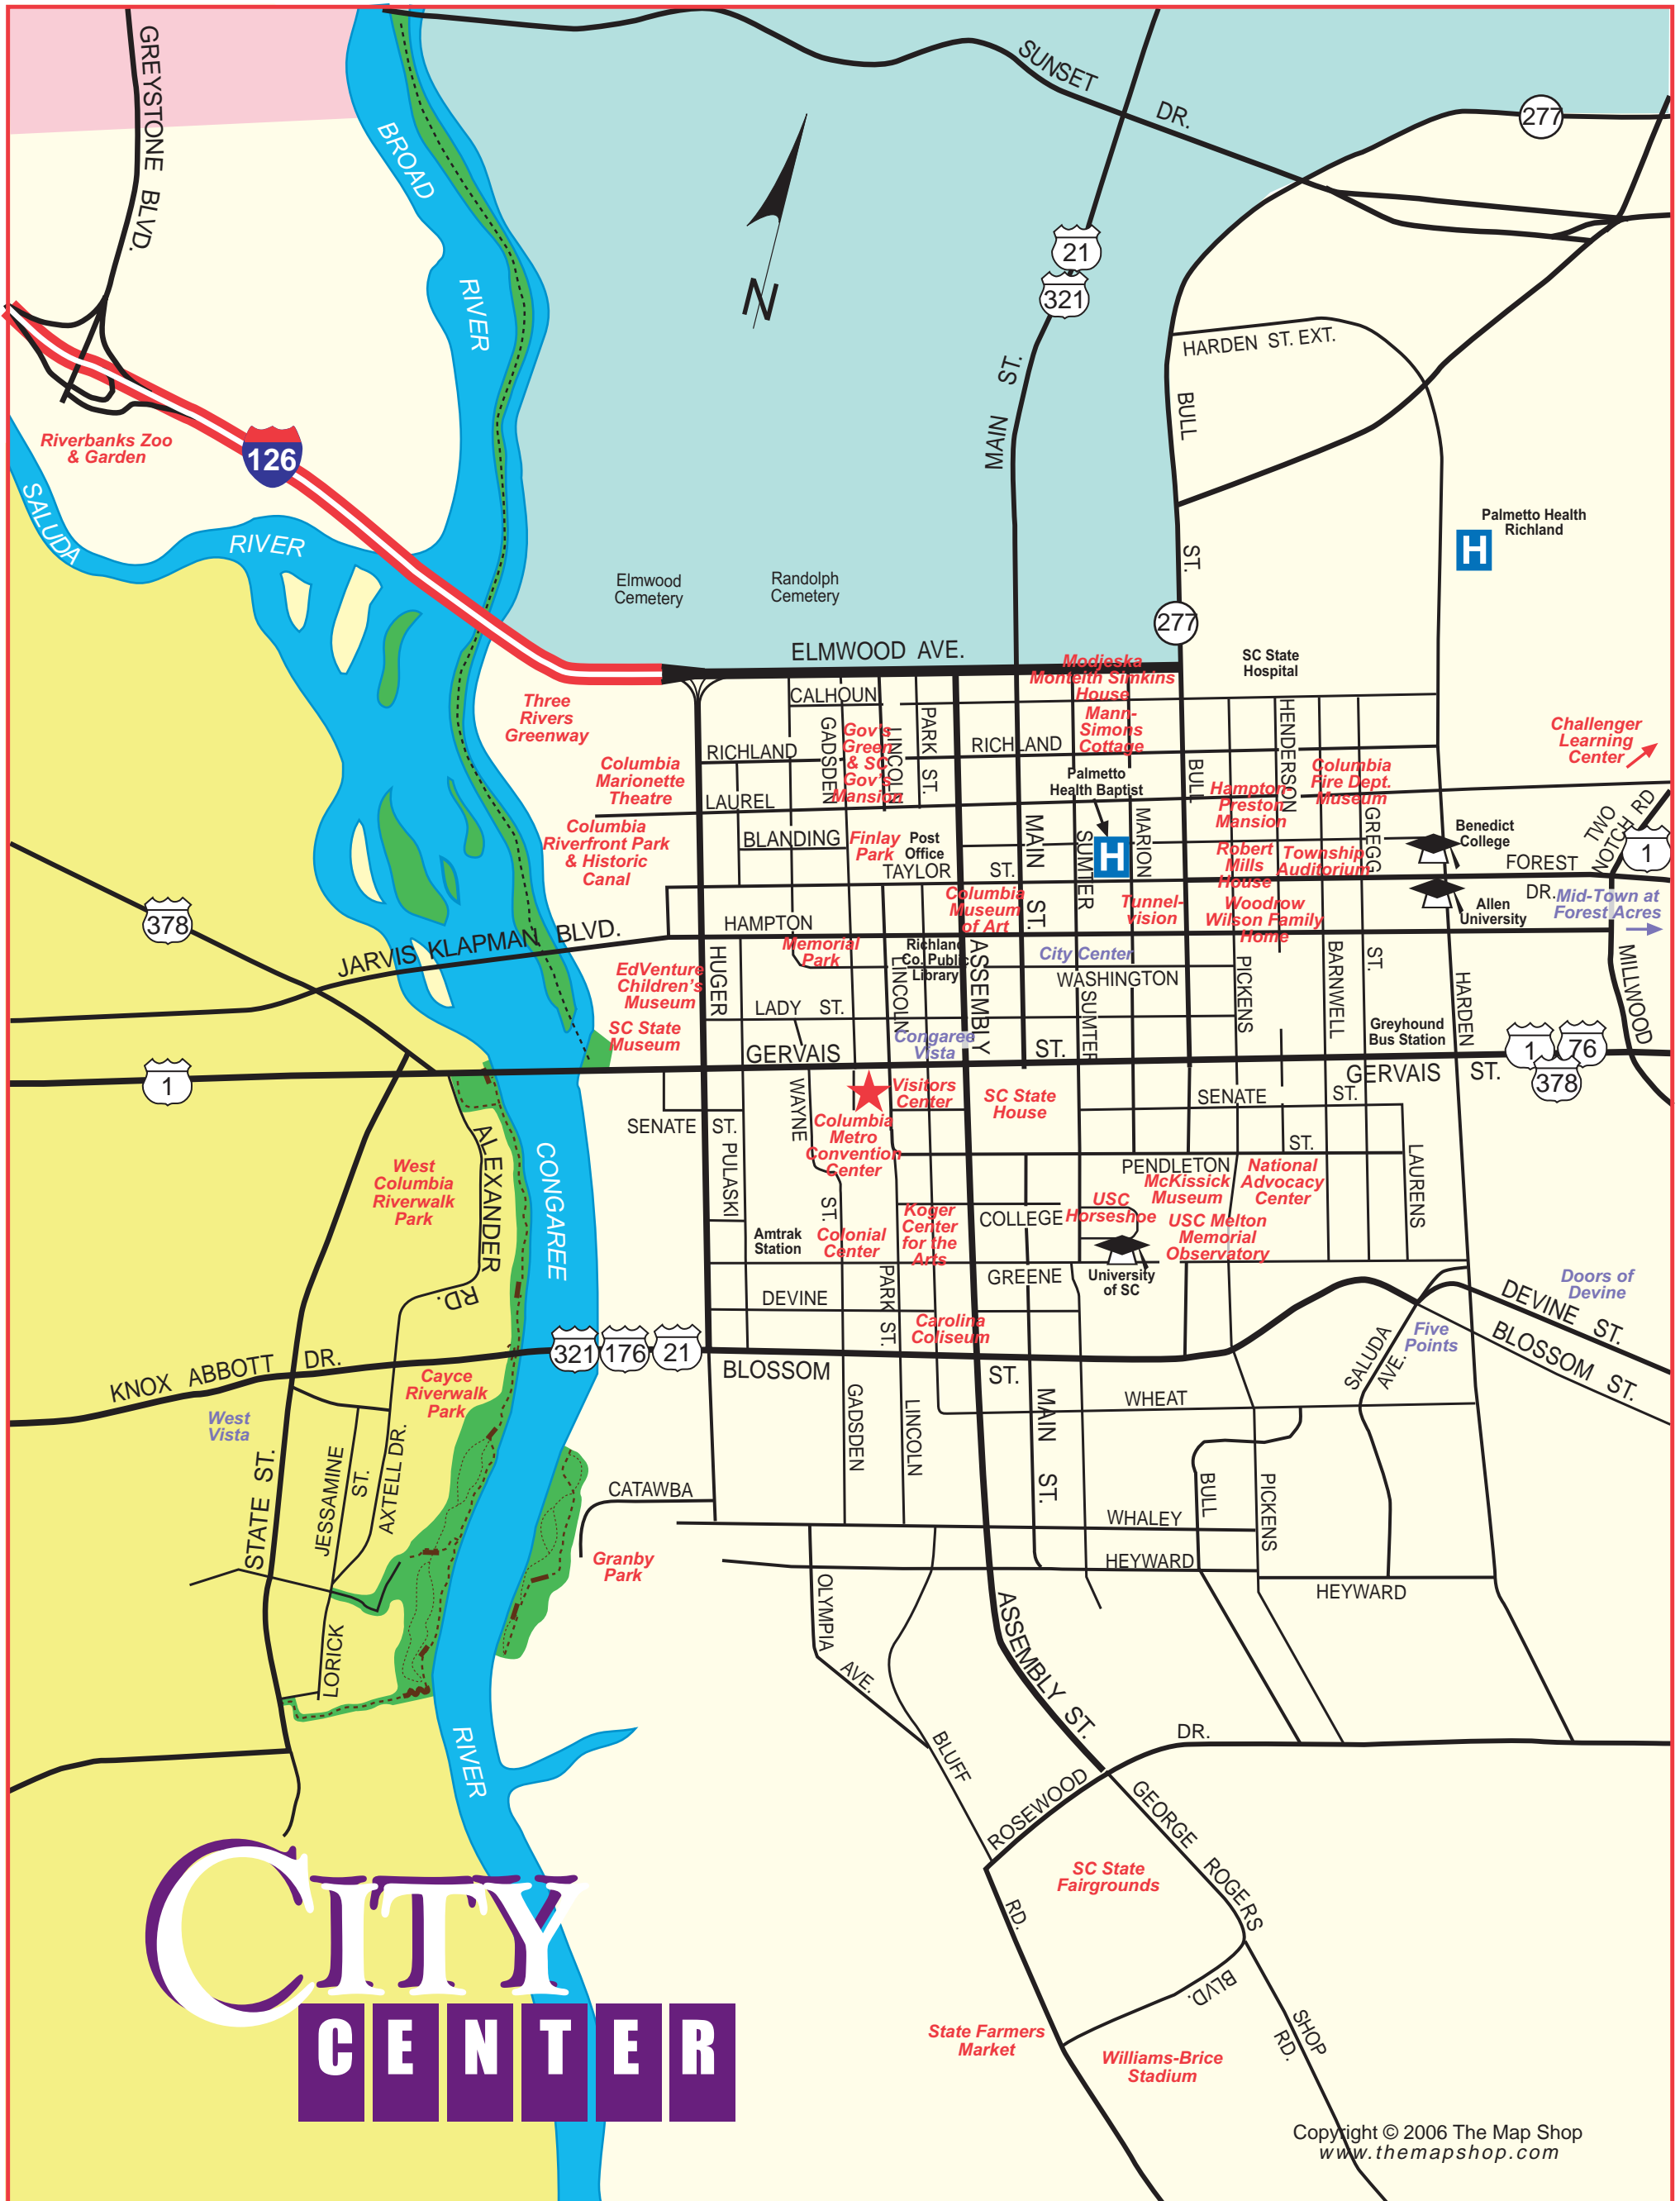

regions

- COLUMBIA CITY CENTER
- LEXINGTON COUNTY
- COLUMBIA NORTH
- RICHLAND NE & FT JACKSON
- COLUMBIA SE & FT JACKSON
- WEST COLUMBIA/CAYCE & AIRPORT
- IRMO - ST ANDREWS & HARBISON

attractions | shopping districts

CITY CENTER